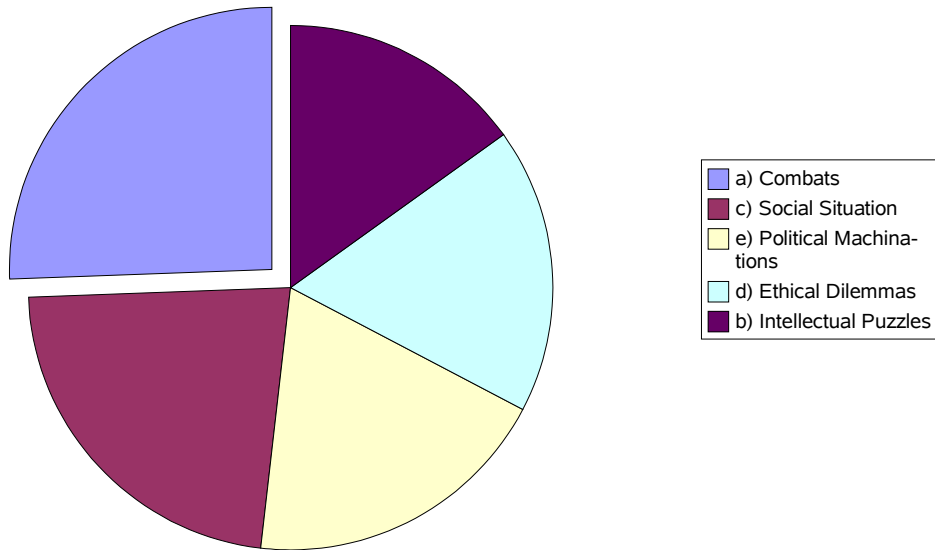

What sort of game would you like to play in?

How much control over you characters focus do you want?

What sort of adventures do you prefer?

- d) Plot arch that unfold step by step but always make some sense
- c) Loosely related adventures with a plot arch
- b) Simple one off adventures with no plot arch
- a) Complex plots that we only understand at all at the end of the
- e) Adventures that allow me to progress my character, dam with a

Do you prefer the game to be?

- b) A fun evening with friends
- d) Leave work at the door
- a) A complete challenge
- c) Should be taken very seriously
- e) Rules is rules - don't mess with them!
- f) Should not be take to seriously