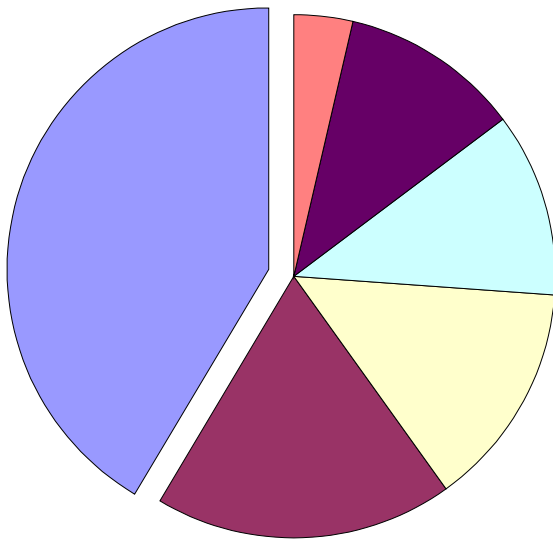

Do you prefer the game to be?

- b) A fun evening with friends
- d) Leave work at the door
- a) A complete challenge
- c) Should be taken very seriously
- e) Rules is rules - don't mess with them!
- f) Should not be take to seriously