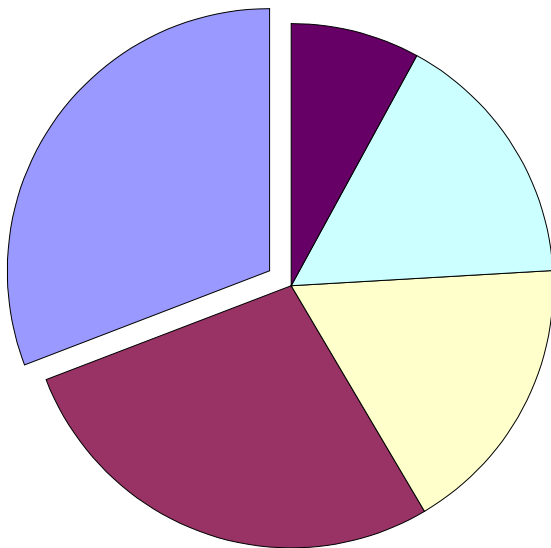

What sort of game would you like to play in?

How much control over you characters focus do you want?

What sort of adventures do you prefer?

- d) Plot arch that unfold step by step but always make some sense
- c) Loosely related adventures with a plot arch
- b) Simple one off adventures with no plot arch
- a) Complex plots that we only understand at all at the end of the
- e) Adventures that allow me to progress my character, dam with a