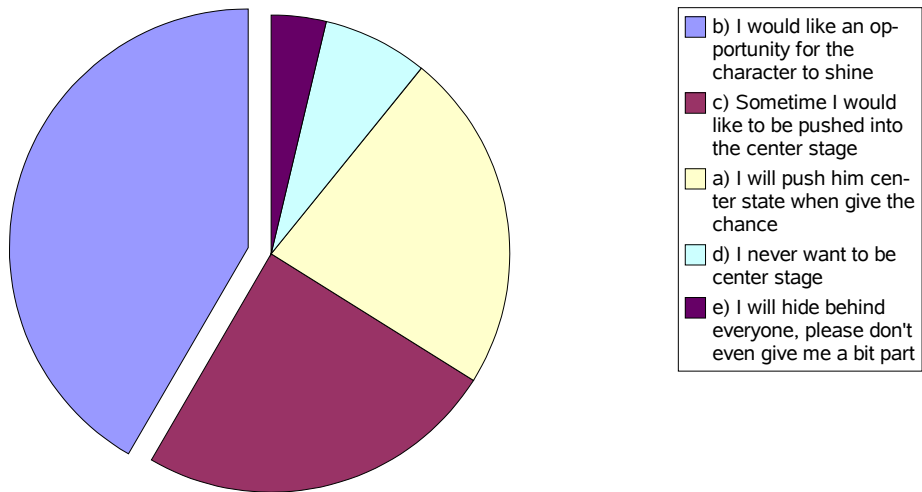

What sort of game would you like to play in?

How much control over you characters focus do you want?

What sort of adventures do you prefer?

- d) Plot arch that unfold step by step but always make some sense
- c) Loosely related adventures with a plot arch
- b) Simple one off adventures with no plot arch
- a) Complex plots that we only understand at all at the end of the
- e) Adventures that allow me to progress my character, dam with a

Do you prefer the game to be?

- b) A fun evening with friends
- d) Leave work at the door
- a) A complete challenge
- c) Should be taken very seriously
- e) Rules is rules - don't mess with them!
- f) Should not be take to seriously